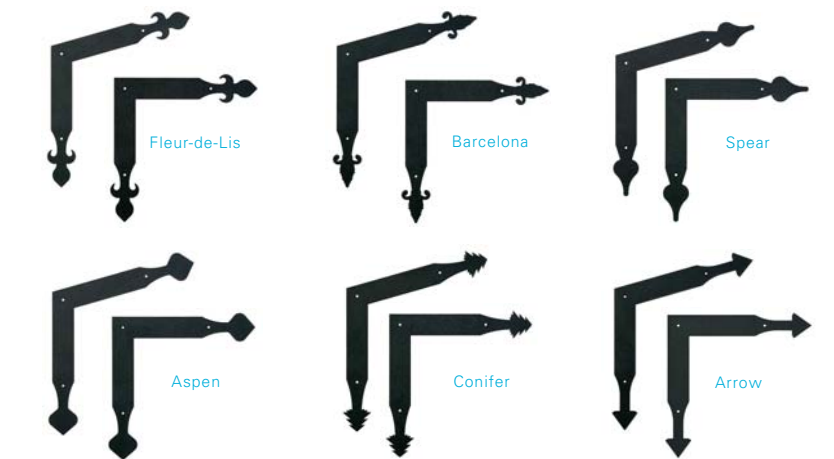

Corner & Angle Brackets (Fall 2007)