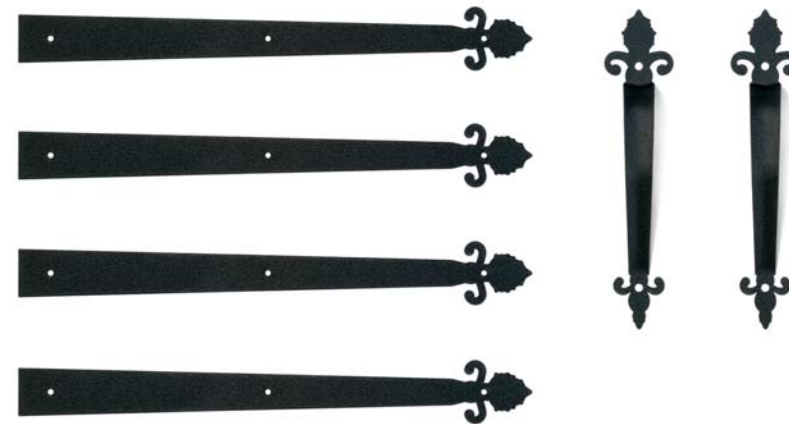

Barcelona

The classic fleur design shows the neo-Moorish influence of Spain.